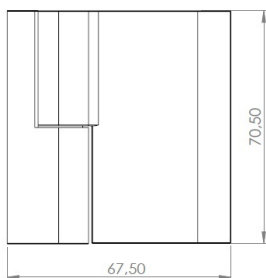

PRODUCT SHEET

Description:

Shower Hinge "Jaro" Up/Down, Black Finish, 90DG, Left, Wall/ Glass, 6-8mm Glass Thickness, \varnothing 14mm Drilling, All Brass, Material, Self closing from 45 DG, Hold Stop at 0 & 90 DG

Item number:

15.23.115-4

Units	Box	Carton	HS Code	Barcode
Pcs.	1	20	8302100090	
				5704866509442

Dark fiber gasket 1 mm. f. door side member

Glass drilling

SISO A/S

Mileparken 11
DK-2740 Skovlunde
Denmark
VAT: DK 24786013