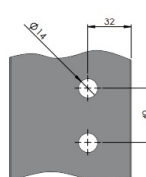

PRODUCT SHEET

Description:

Shower Hinge "Jaro" Up/Down, Black Finish, 90DG, Left, Wall/ Glass, 6-8mm Glass Thickness, \varnothing 14mm Drilling, All Brass, Material, Self closing from 45 DG, Hold Stop at 0 & 90 DG

Item number:

15.23.115-4

Units	Box	Carton	HS Code	Barcode
Pcs.	1	20	8302100090	
				5704866509442

Dark fiber gasket 1 mm. f. door side member

Glass drilling

SISO A/S

Mileparken 11
DK-2740 Skovlunde
Denmark
VAT: DK 24786013