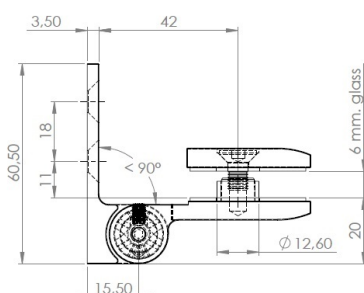

PRODUCT SHEET

Description:

Shower Hinge "Jaro" Up/Down, Black Finish, 90DG, Left, Wall/ Glass, 6-8mm Glass Thickness, \varnothing 14mm Drilling, All Brass, Material, Self closing from 45 DG, Hold Stop at 0 & 90 DG

Item number:

15.23.115-4

Units	Box	Carton	HS Code	Barcode
Pcs.	1	20	8302100090	
				5704866509442

Dark fiber gasket 1 mm. f. door side member

Glass drilling

SISO A/S

Mileparken 11
DK-2740 Skovlunde
Denmark
VAT: DK 24786013