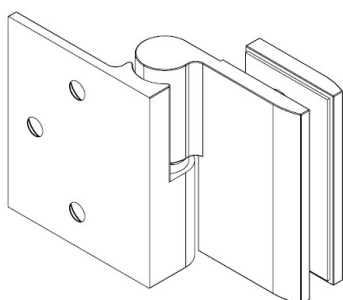

PRODUCT SHEET

Description:

Shower Hinge "Jaro" Up/Down, Black Finish, 90DG, Left, Wall/ Glass, 6-8mm Glass Thickness, \varnothing 14mm Drilling, All Brass, Material, Self closing from 45 DG, Hold Stop at 0 & 90 DG

Item number:

15.23.115-4

Units	Box	Carton	HS Code	Barcode
Pcs.	1	20	8302100090	
				5704866509442

Dark fiber gasket 1 mm. f. door side member

Glass drilling

SISO A/S

Mileparken 11
DK-2740 Skovlunde
Denmark
VAT: DK 24786013