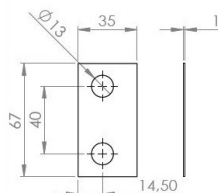

PRODUCT SHEET

Description:

Shower Hinge "Jaro" Up/Down, Black Finish, 90DG, Left, Wall/ Glass, 6-8mm Glass Thickness, \varnothing 14mm Drilling, All Brass, Material, Self closing from 45 DG, Hold Stop at 0 & 90 DG

Item number:

15.23.115-4

Units	Box	Carton	HS Code	Barcode
Pcs.	1	20	8302100090	
				5704866509442

Dark fiber gasket 1 mm. f. door side member

Glass drilling

SISO A/S

Mileparken 11
DK-2740 Skovlunde
Denmark
VAT: DK 24786013