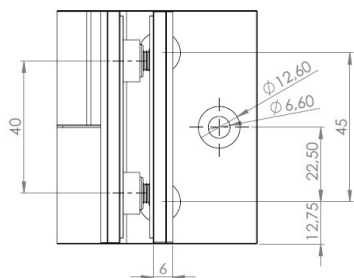

PRODUCT SHEET

Description:

Shower Hinge "Jaro" Up/Down, Black Finish, 90DG, Left, Wall/ Glass, 6-8mm Glass Thickness, \varnothing 14mm Drilling, All Brass, Material, Self closing from 45 DG, Hold Stop at 0 & 90 DG

Item number:

15.23.115-4

Units	Box	Carton	HS Code	Barcode
Pcs.	1	20	8302100090	
				5704866509442

Dark fiber gasket 1 mm. f. door side member

Glass drilling

SISO A/S

Mileparken 11
DK-2740 Skovlunde
Denmark
VAT: DK 24786013